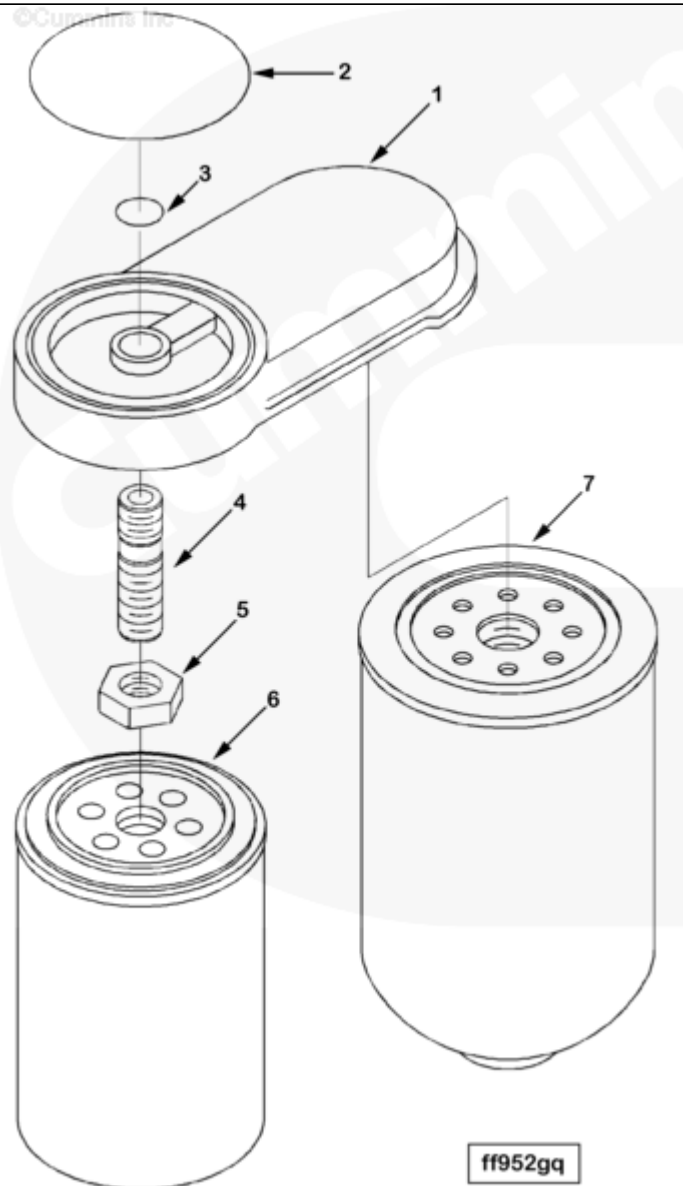

SMALL | MEDIUM | LARGE

Cart	Ref No	Part Number	Part Description	Required	Remarks
View My Cart					
		FF9009-07	Fuel Filter		MR - FUEL FILTER...(More)
					Engine Family: C Series
					Engine Cylinders: 6
					Engine Design Phase: Current
					Product
					Element Type: Dual
					Mounting Angle: Parallel to
					Crank
					Orientation: Facing Rear
					Water Separator Provision:
					Yes
					Element Style: Spin On
					Filter Location: Under Head
					Cylinder #5
					First Filter Horizontal from
					Crank Centerline (mm): 158
					First Filter Vertical from
					Crank Centerline (mm): 349
					First Filter Location from
					Front Face of Block
					(mm): -402
					Heater Element Included: No
					Compatible with Lift Pump:
					Yes
					Absolute Filtration
					(microns): 25
					Supply Method: Mounted
					2nd Fliter Location

					Horizontal from Crank
					Centerline (mm): 158.0
					2nd Filter Location Vertical
					from Crank Centerline (mm):
					328.2
					2nd Filter Location from
					Front Face of Block (mm):
					-497.0
<input type="checkbox"/>		3936315	Fuel Filter Head	1	
	1	3936313	Fuel Filter Head	1	
<input type="checkbox"/>	2	3906694	Rectangular Ring Seal	1	
<input type="checkbox"/>	3	3906695	Rectangular Ring Seal	1	
<input type="checkbox"/>	4	3925955	Filter Head Adapter	1	M16 x 1.50 (Both Ends)
<input type="checkbox"/>	5	3903293	Regular Hexagon Jam Nut	1	M16 x 1.50
<input type="checkbox"/>	6	3931063	Fuel Filter	1	Buy from Cummins Filtration
<input type="checkbox"/>	7	3930942	Fuel Filter	1	Buy from Cummins Filtration